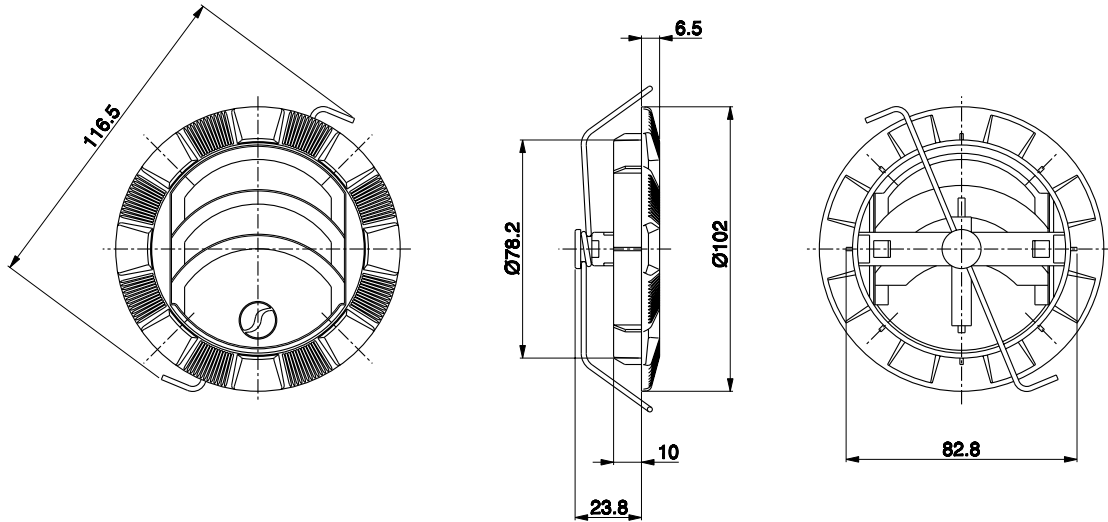

Cod. 2090.0018

Jet-vent with adjustable air vanes
Bocchetta ad alette orientabili

Cod. 2090.0019

Jet-vent with adjustable air vanes
Bocchetta ad alette orientabili