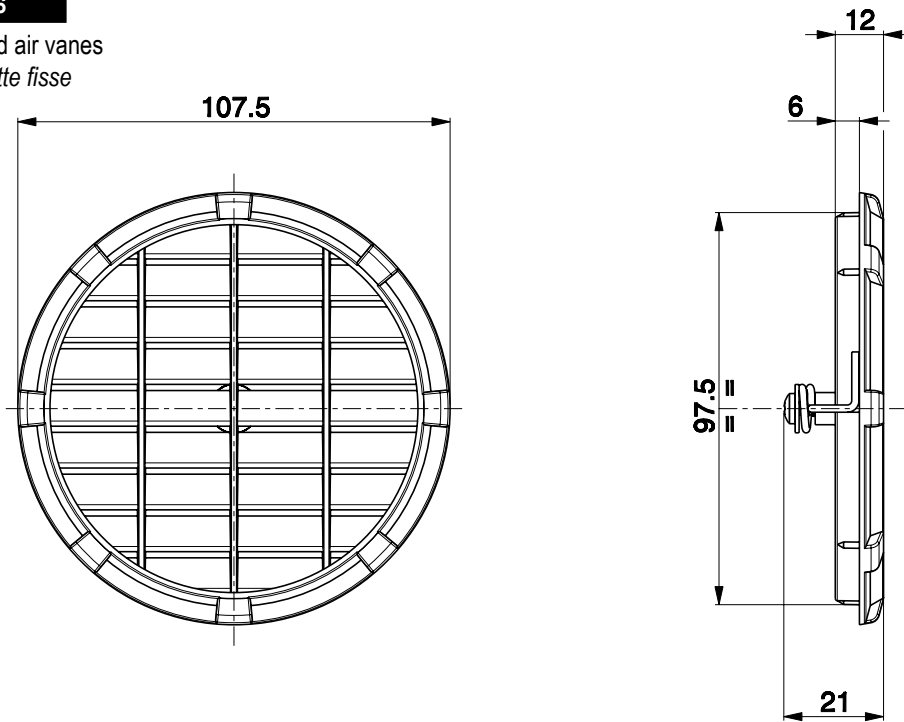

Cod. 3291.0006

Jet-vent with fixed air vanes
Bocchetta ad alette fisse

Cod. 2090.0000

Jet-vent with adjustable air vanes
Bocchetta ad alette orientabili